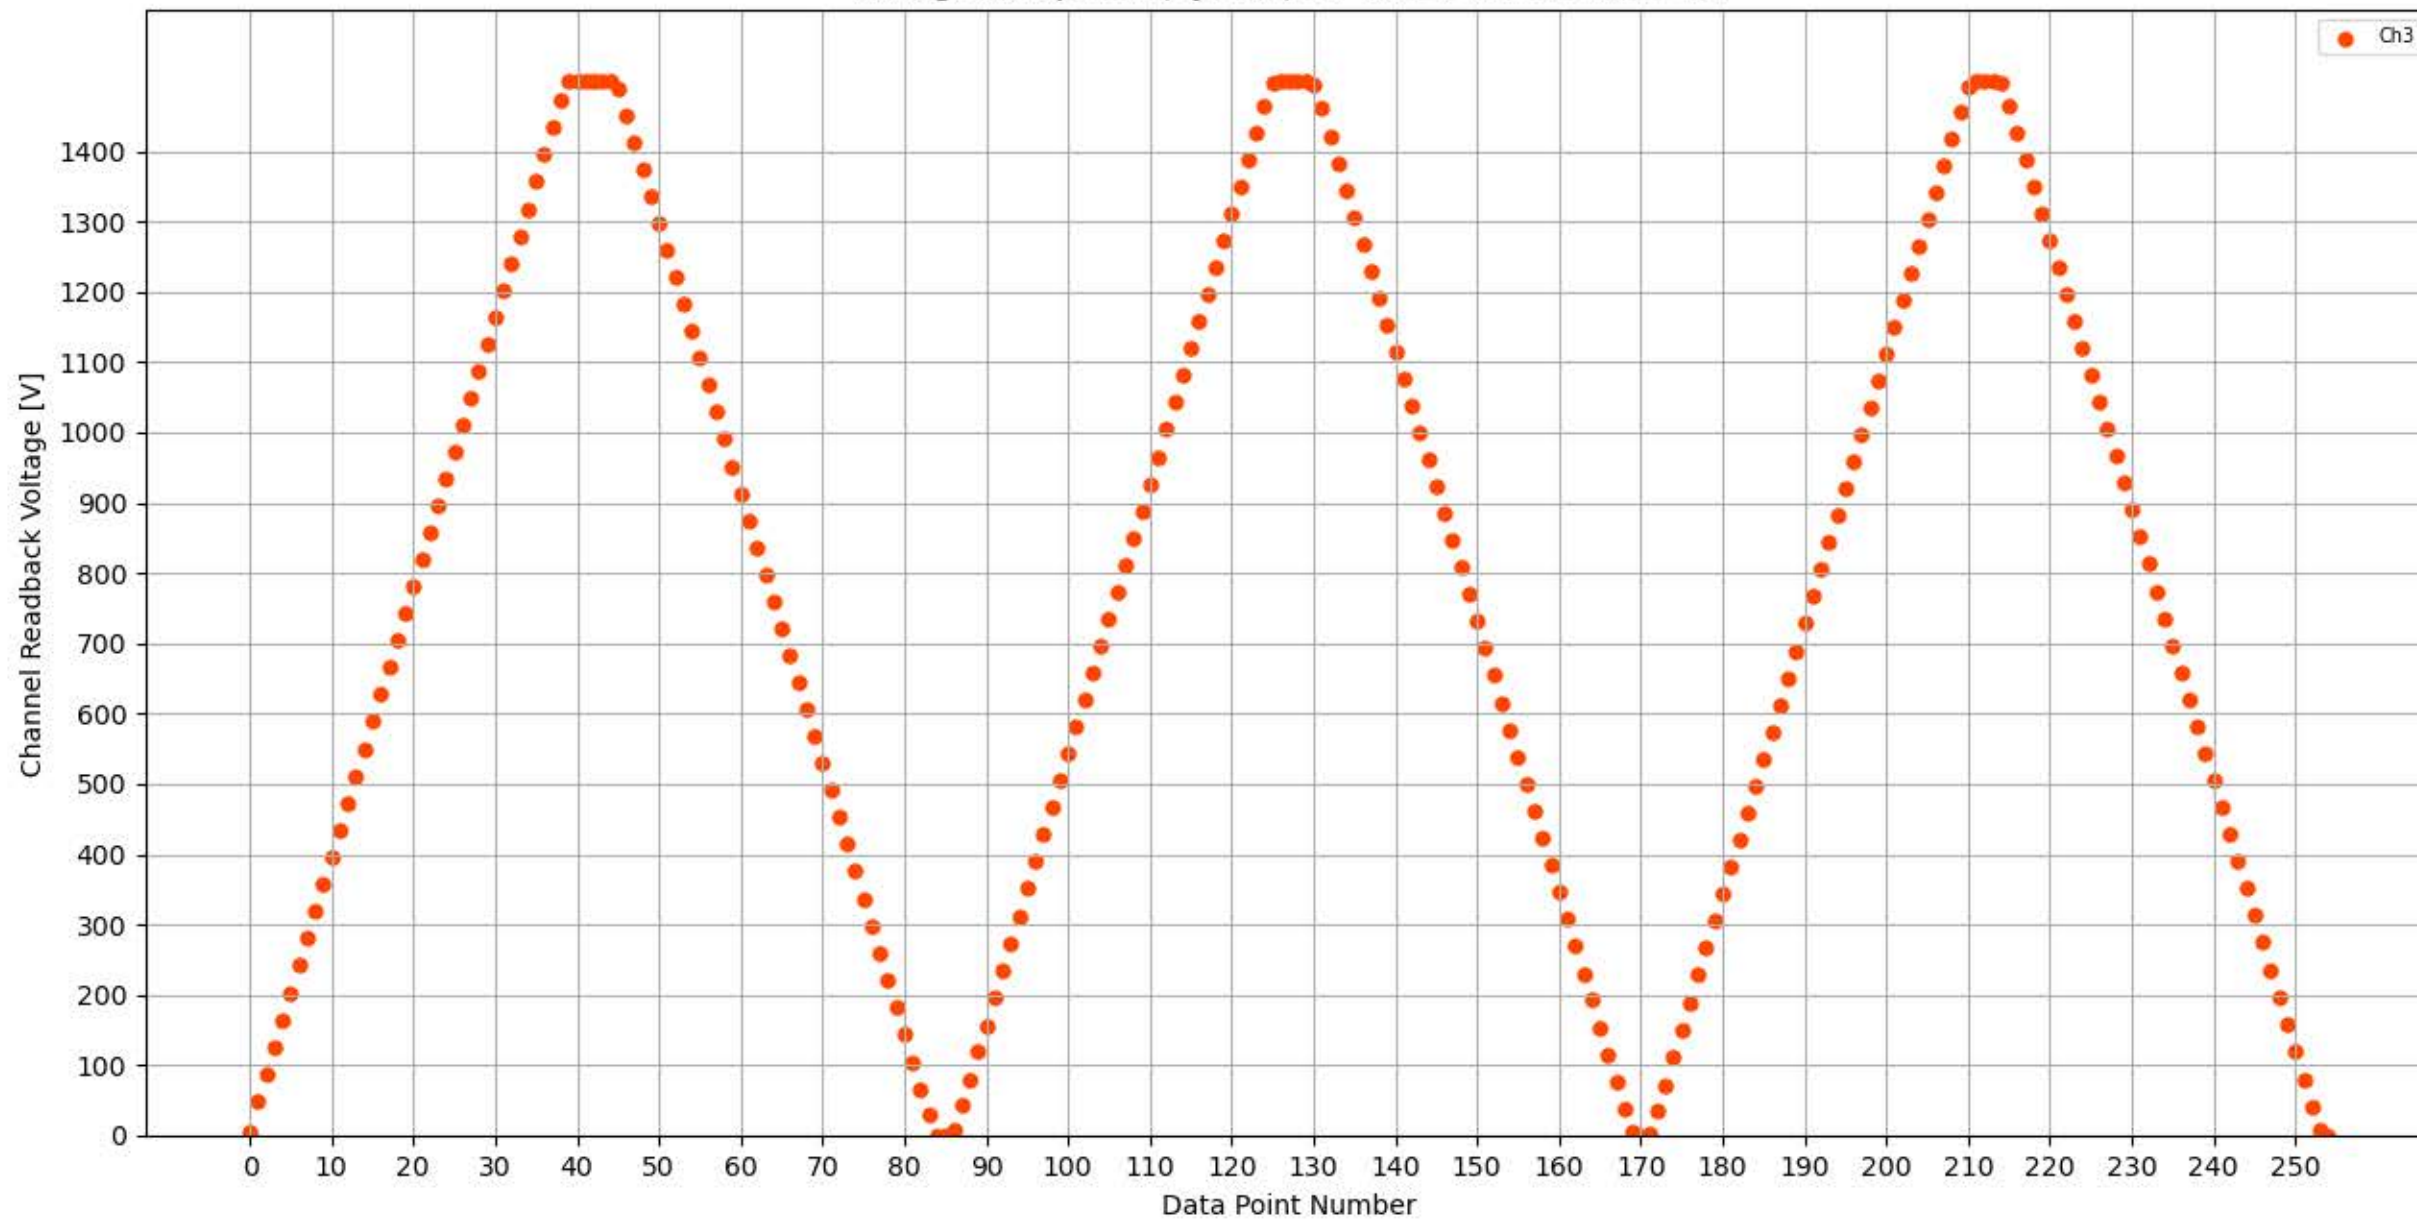

Voltage Ramp Test (Python) Bd #354, Slot #14, Ch #0

Voltage Ramp Test (Python) Bd #354, Slot #14, Ch #1

Voltage Ramp Test (Python) Bd #354, Slot #14, Ch #2

Voltage Ramp Test (Python) Bd #354, Slot #14, Ch #3