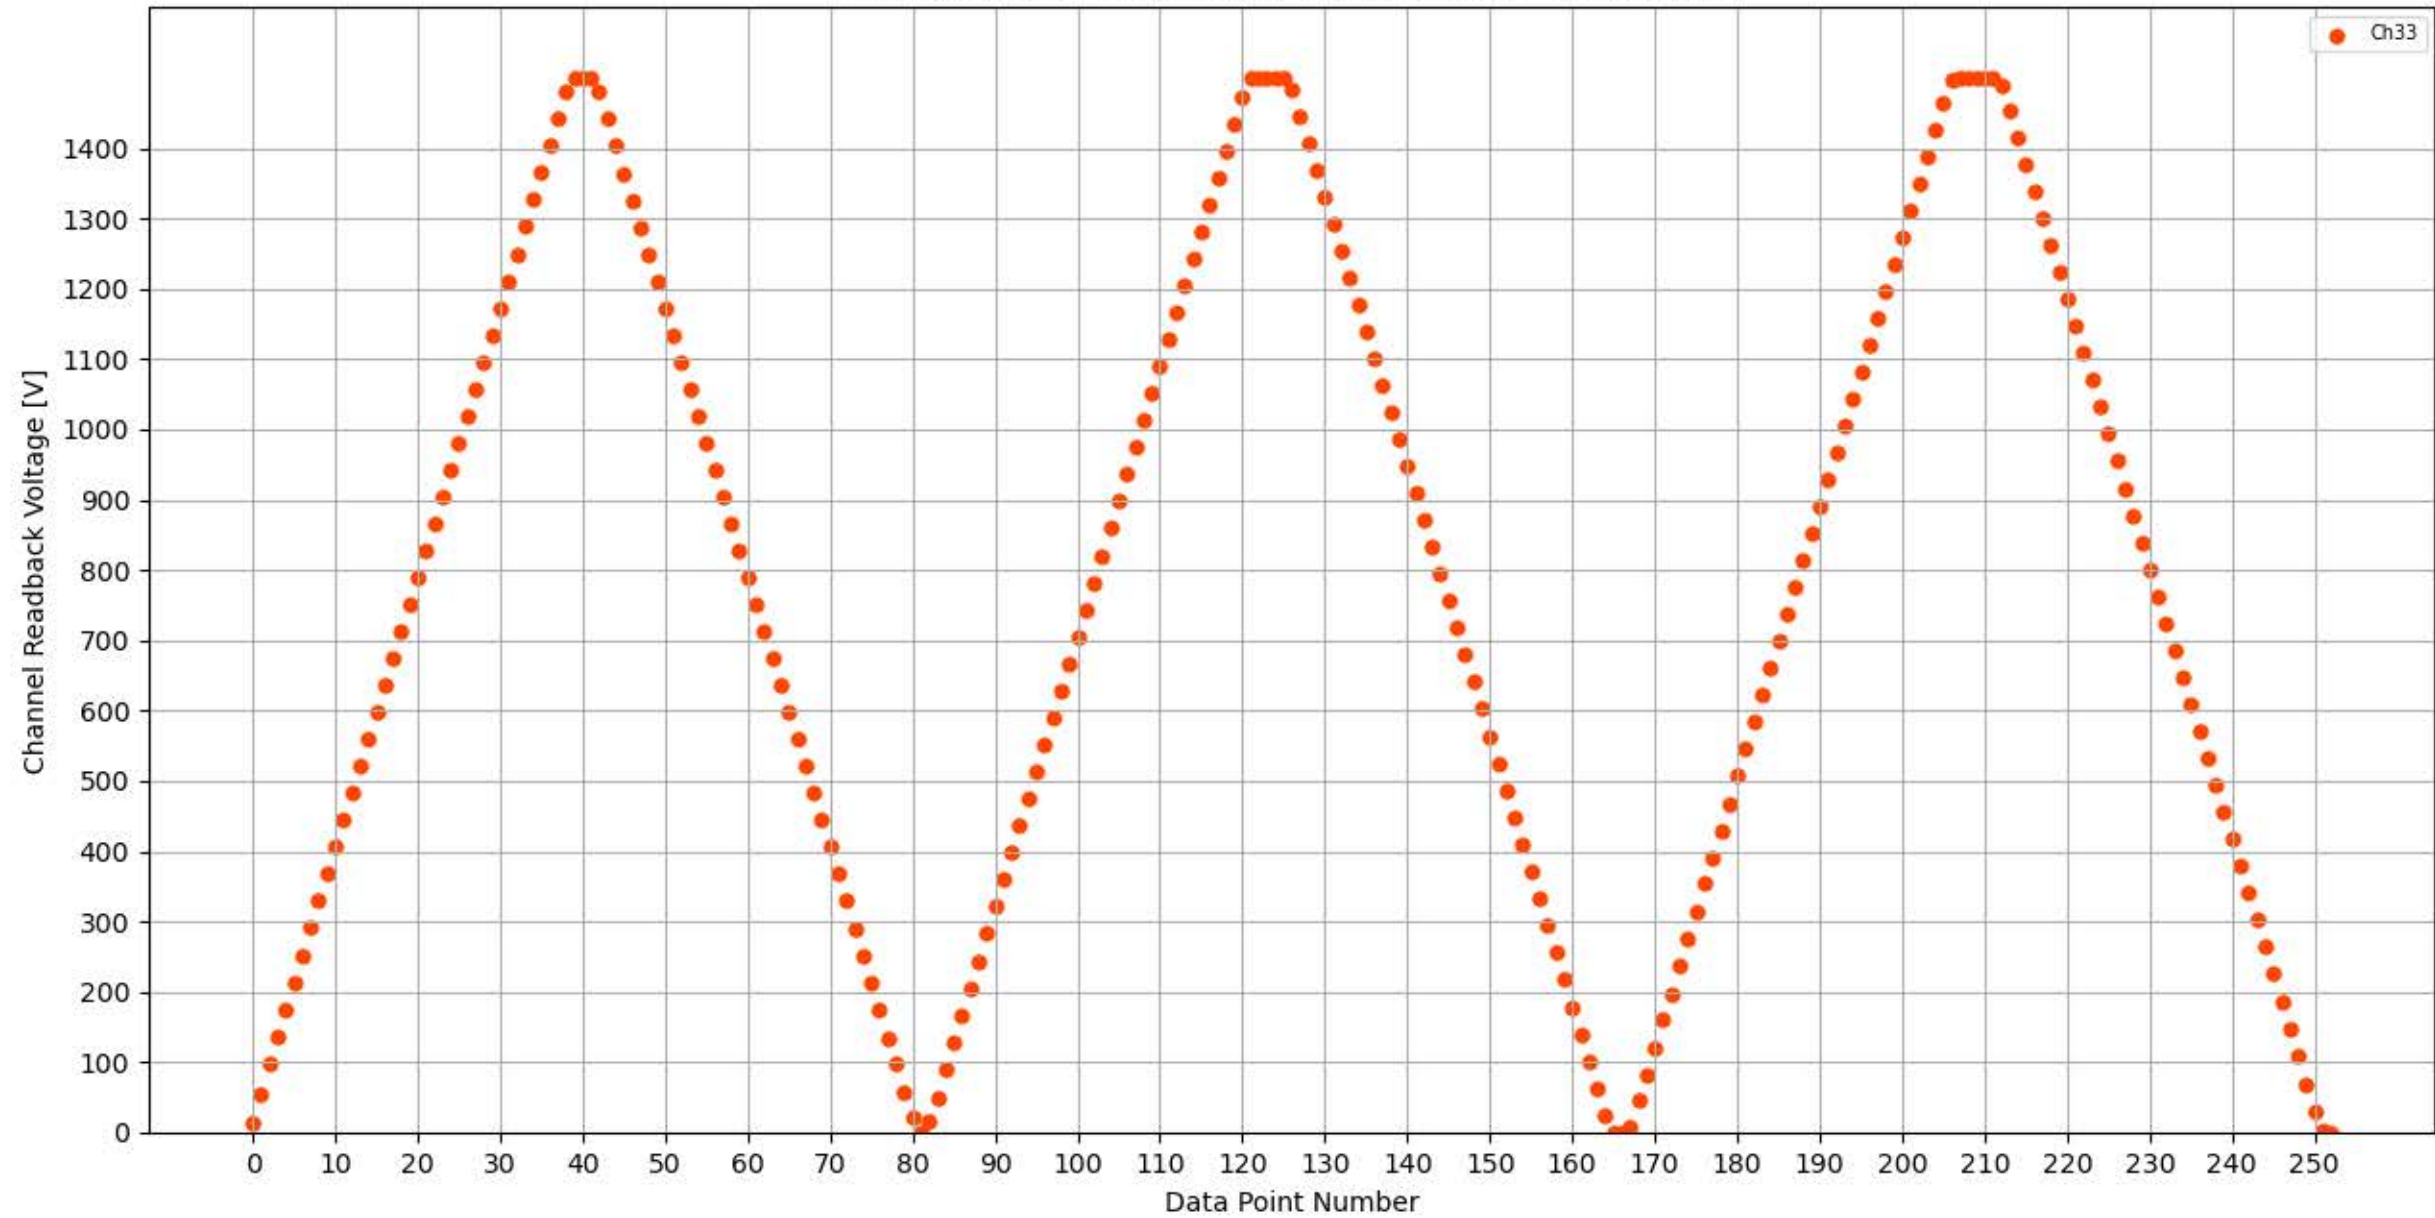

Voltage Ramp Test (Python) Bd #354, Slot #14, Ch #34

Voltage Ramp Test (Python) Bd #354, Slot #14, Ch #33