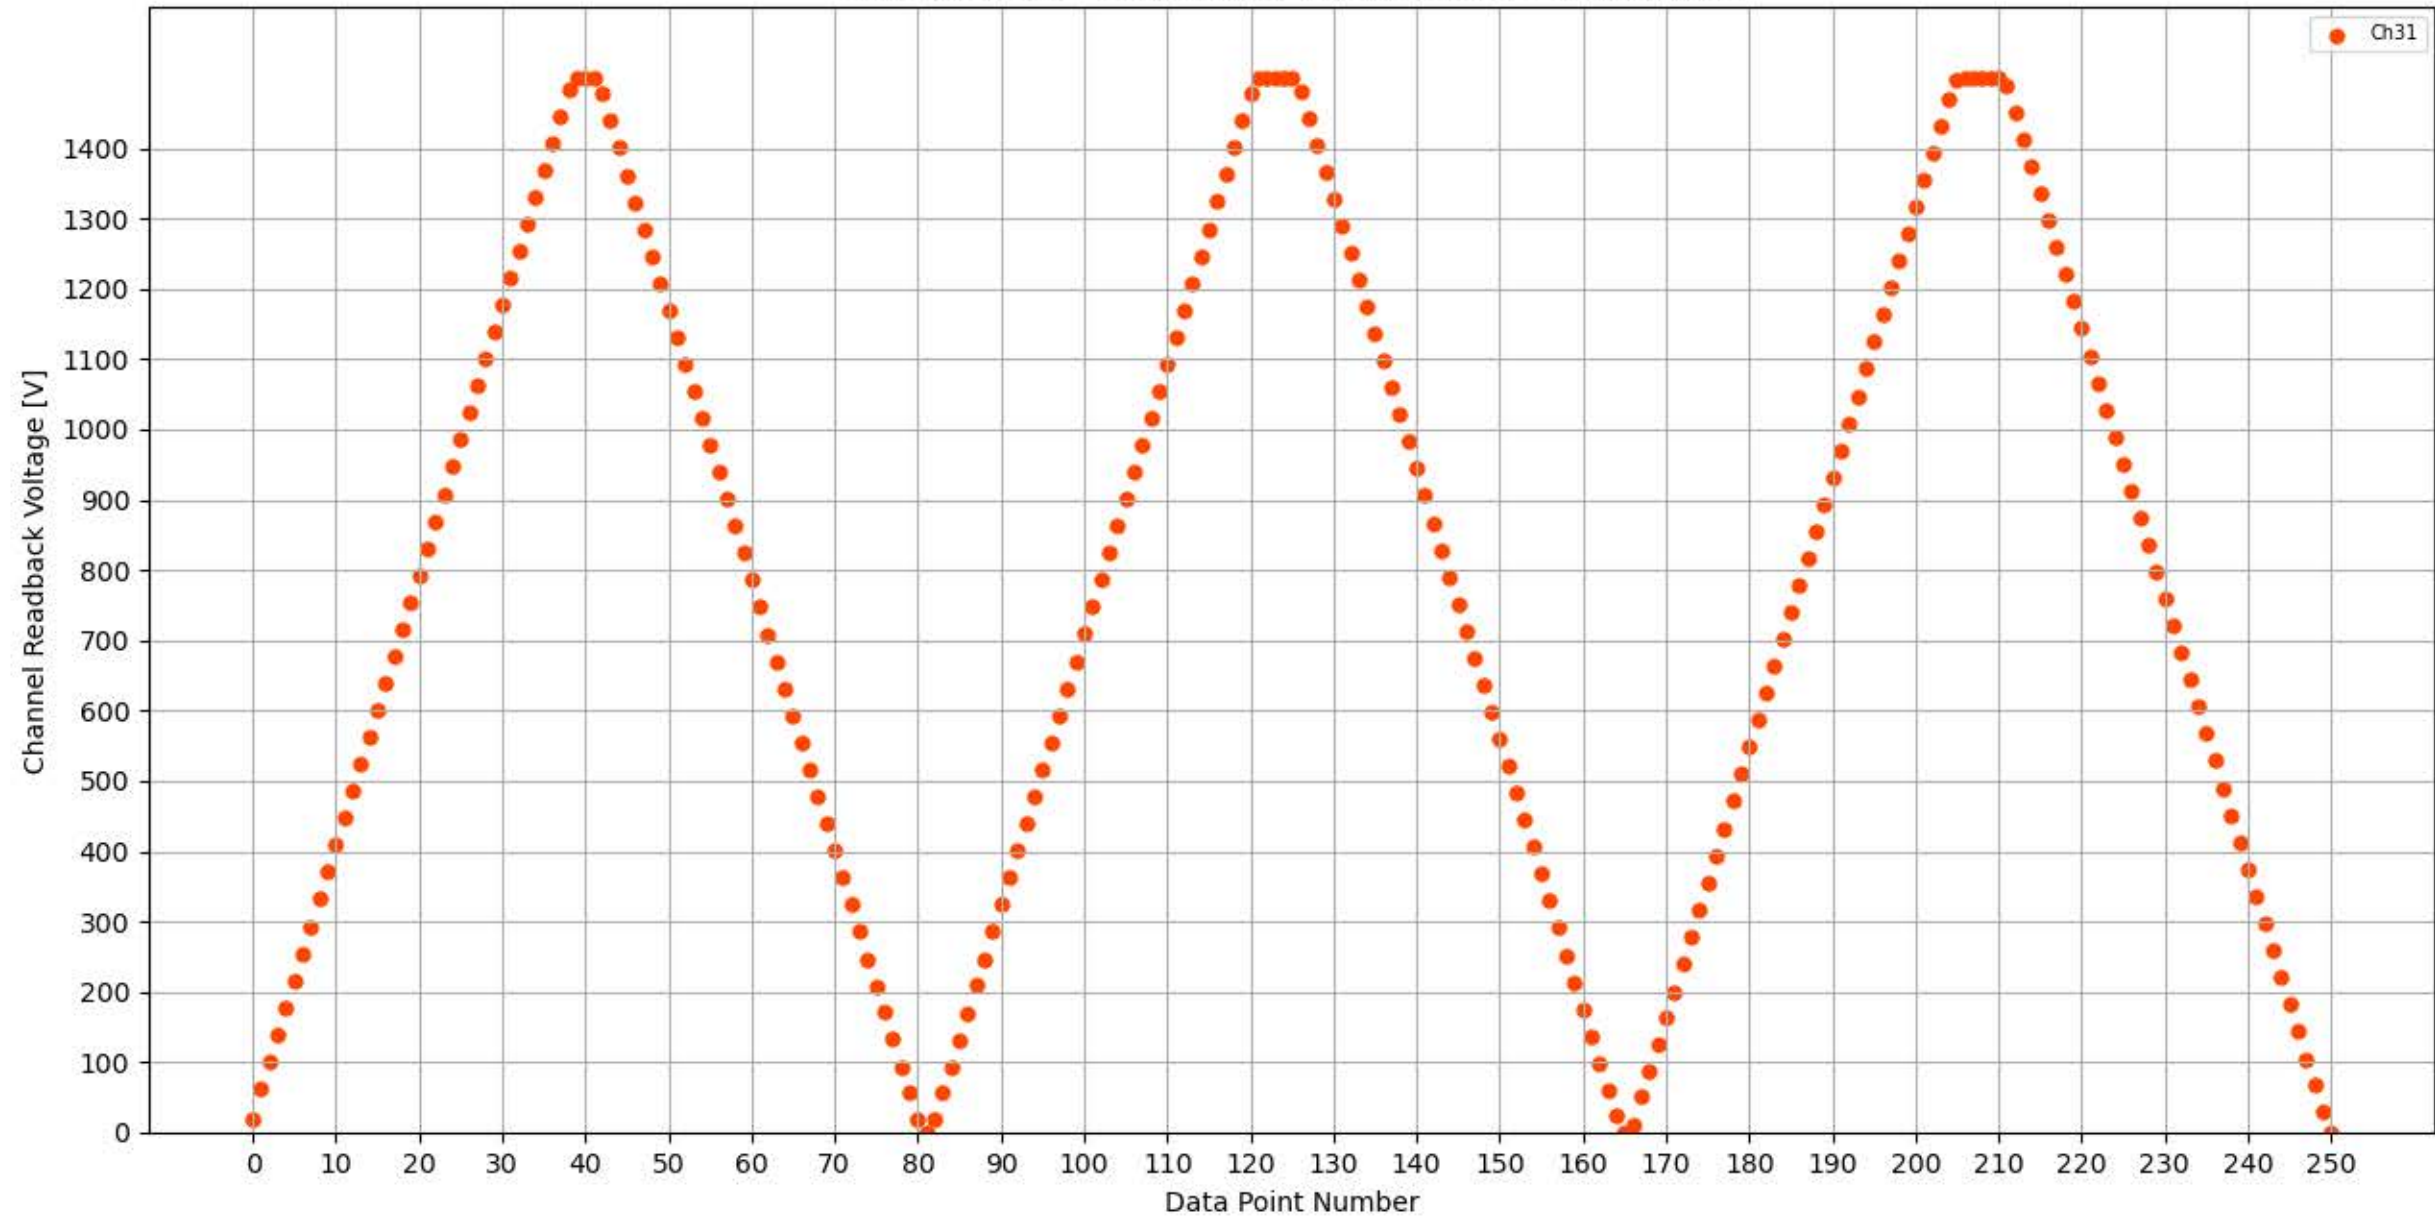

Voltage Ramp Test (Python) Bd #354, Slot #14, Ch #28

Voltage Ramp Test (Python) Bd #354, Slot #14, Ch #29

Voltage Ramp Test (Python) Bd #354, Slot #14, Ch #30

Voltage Ramp Test (Python) Bd #354, Slot #14, Ch #31